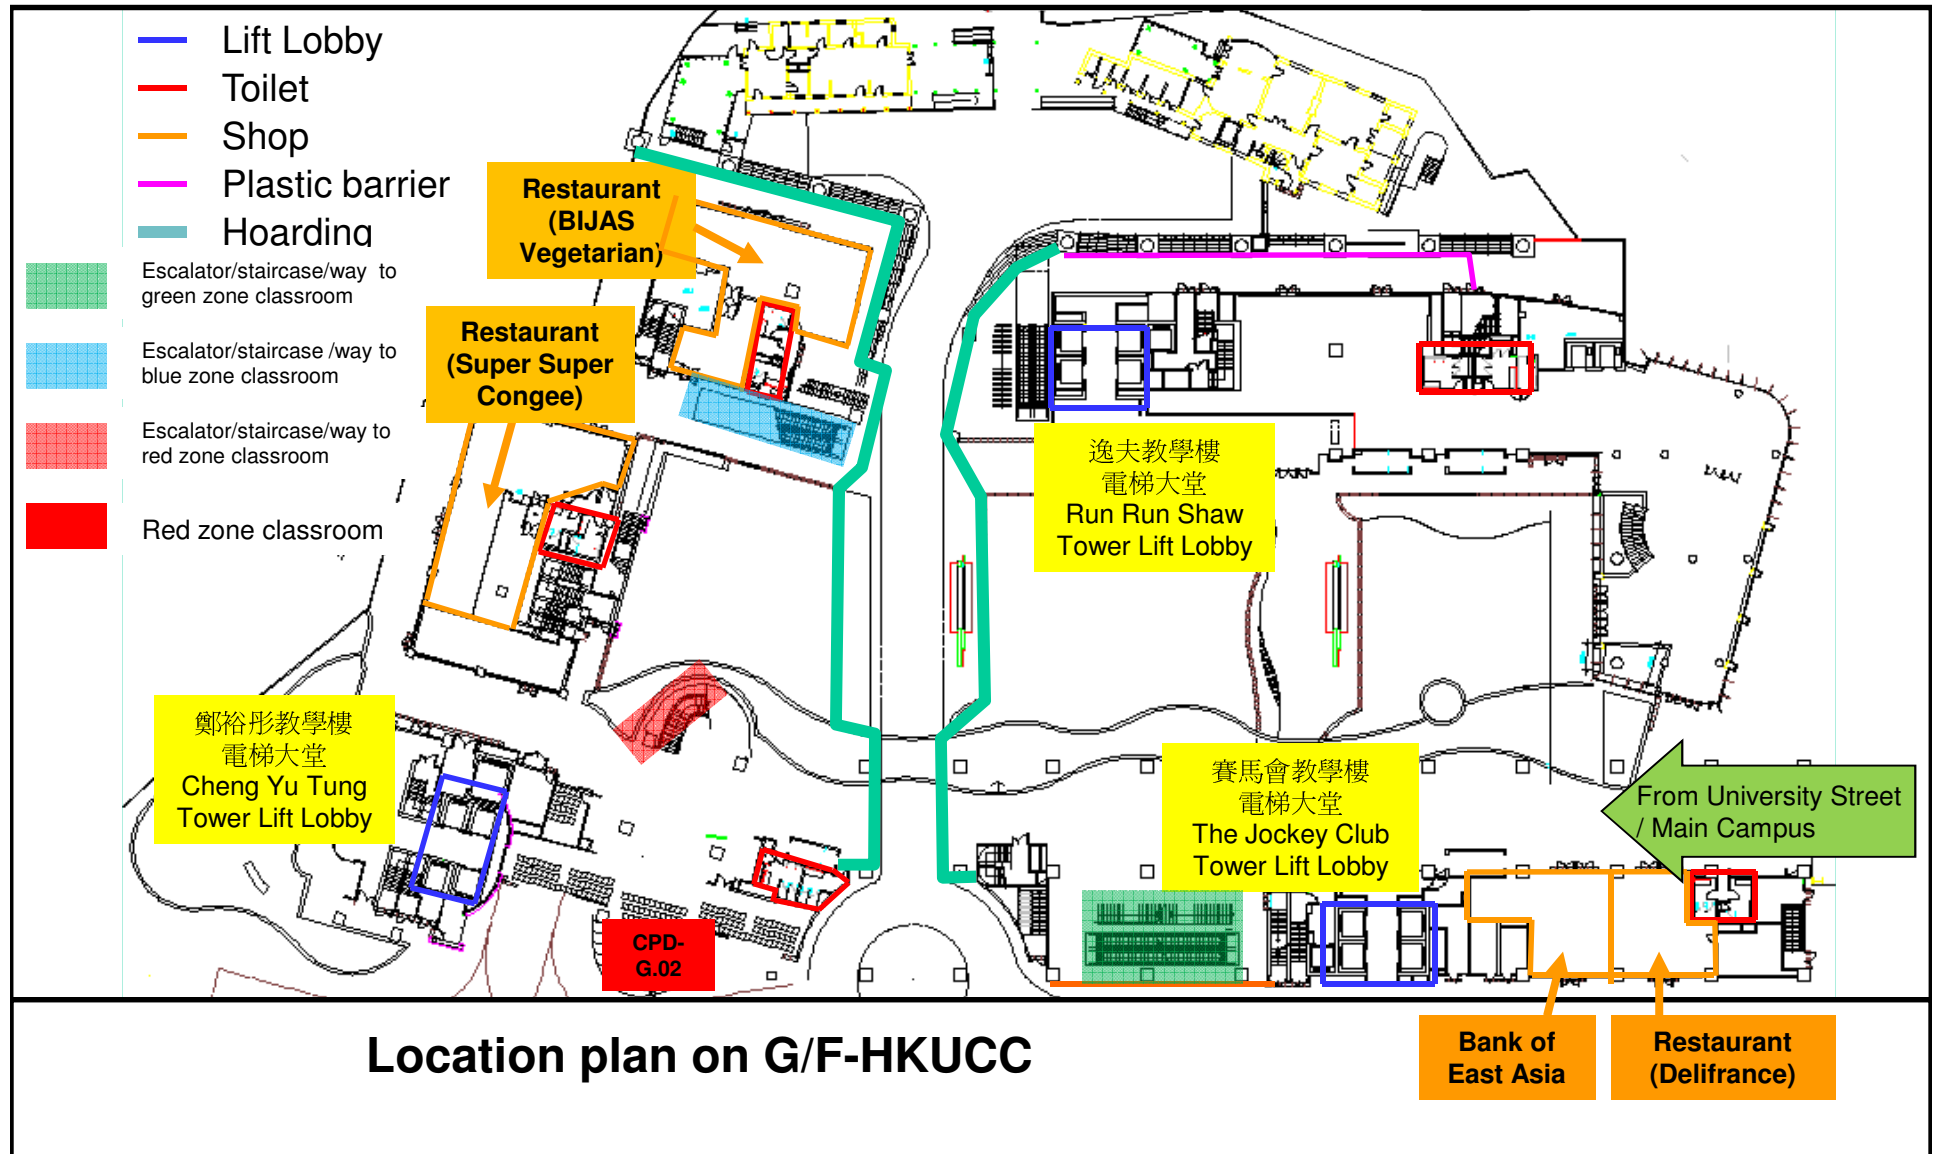

Centennial Campus of The University of Hong Kong

香港大學百周年校園

Location plan on LG/F-HKUCC

Centennial Campus of The University of Hong Kong

香港大學百周年校園

Centennial Campus of The University of Hong Kong

香港大學百周年校園

Location plan on 1/F-HKUCC

Centennial Campus of The University of Hong Kong

香港大學百周年校園

Centennial Campus of The University of Hong Kong

香港大學百周年校園

Centennial Campus of The University of Hong Kong

香港大學百周年校園

-  Lift Lobby
-  Green zone classroom
-  Escalator/staircase /way to green zone classroom

Location plan on 4/F-HKUCC