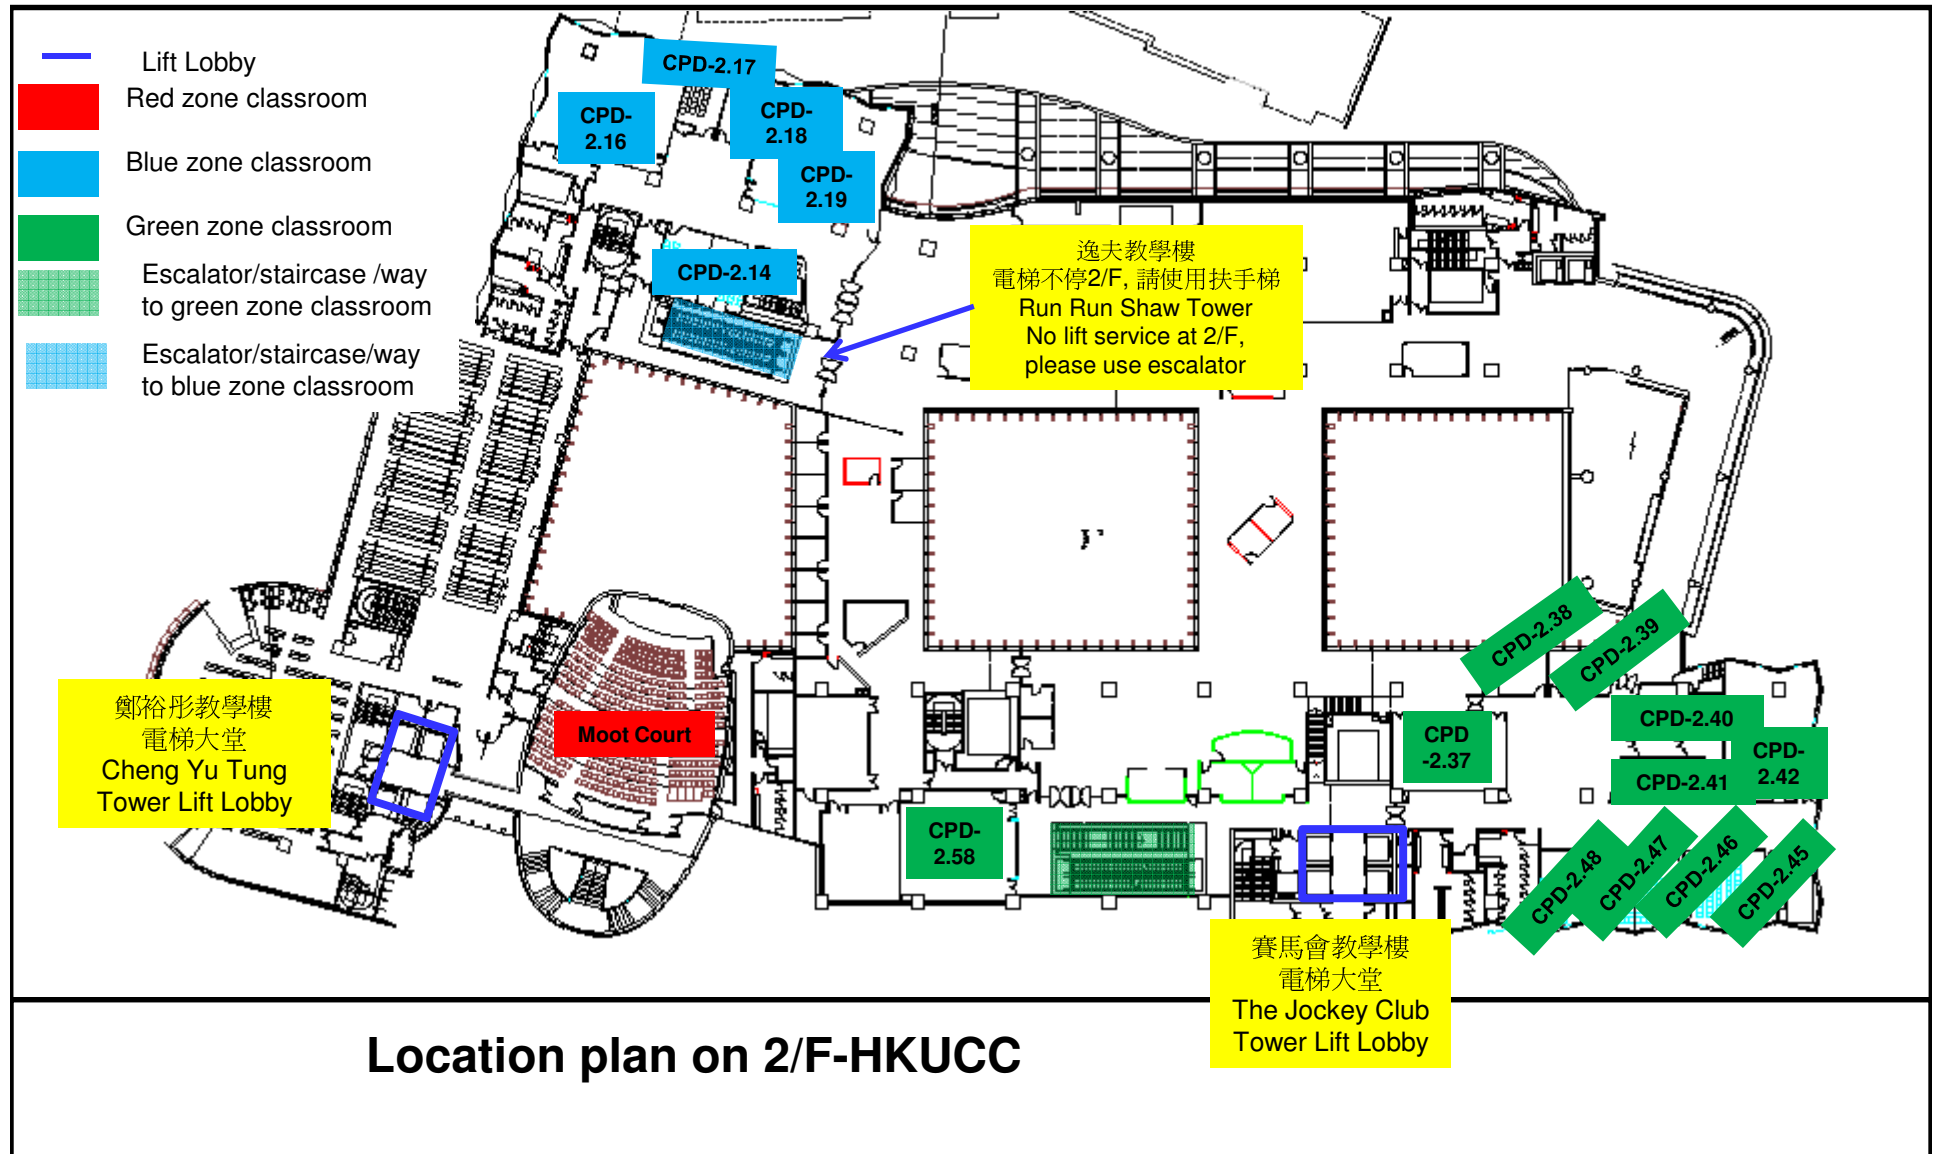

Centennial Campus of The University of Hong Kong

香港大學百周年校園

Location plan on LG/F-HKUCC

Centennial Campus of The University of Hong Kong

香港大學百周年校園

Centennial Campus of The University of Hong Kong

香港大學百周年校園

Location plan on 1/F-HKUCC

Centennial Campus of The University of Hong Kong

香港大學百周年校園

Centennial Campus of The University of Hong Kong

香港大學百周年校園

Centennial Campus of The University of Hong Kong

香港大學百周年校園

-  Lift Lobby
-  Green zone classroom
-  Escalator/staircase /way to green zone classroom

Location plan on 4/F-HKUCC