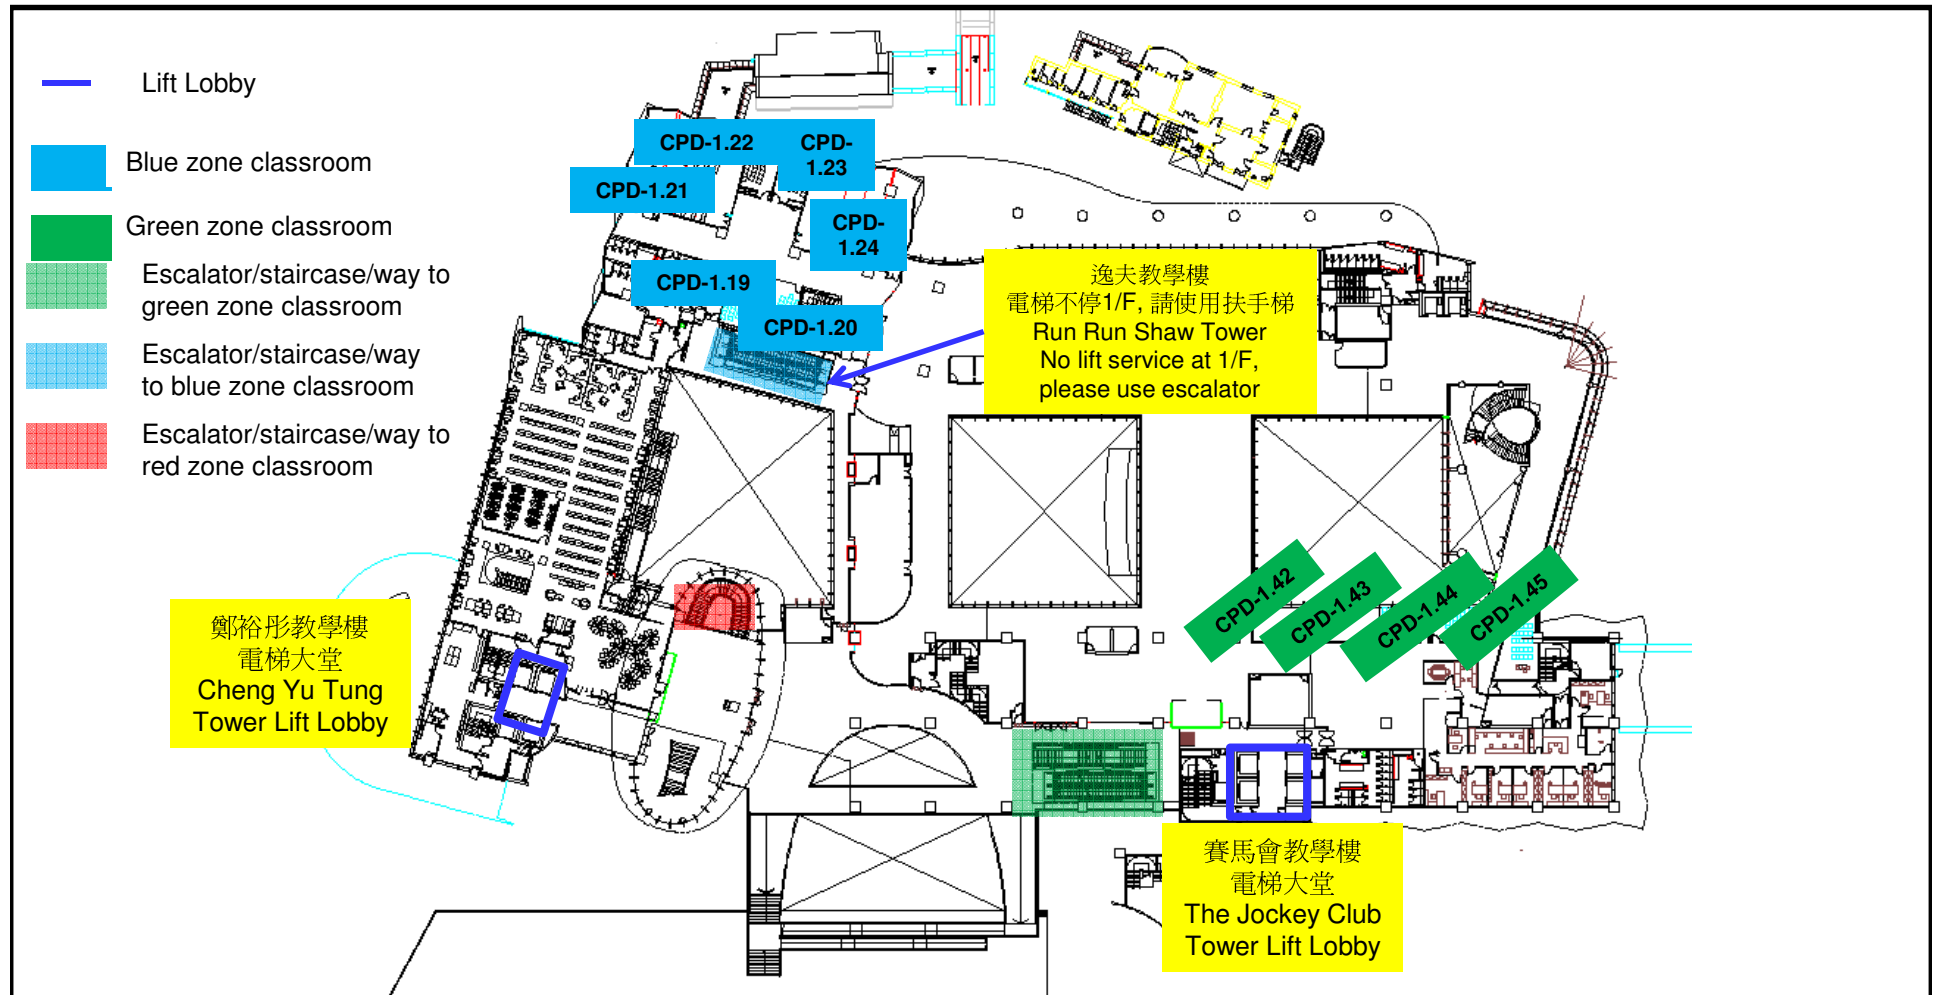

Centennial Campus of The University of Hong Kong

香港大學百周年校園

Location plan on LG/F-HKUCC

Centennial Campus of The University of Hong Kong

香港大學百周年校園

Centennial Campus of The University of Hong Kong

香港大學百周年校園

Location plan on 1/F-HKUCC

Centennial Campus of The University of Hong Kong

香港大學百周年校園

Centennial Campus of The University of Hong Kong

香港大學百周年校園

Centennial Campus of The University of Hong Kong

香港大學百周年校園

-  Lift Lobby
-  Green zone classroom
-  Escalator/staircase /way to green zone classroom

Location plan on 4/F-HKUCC