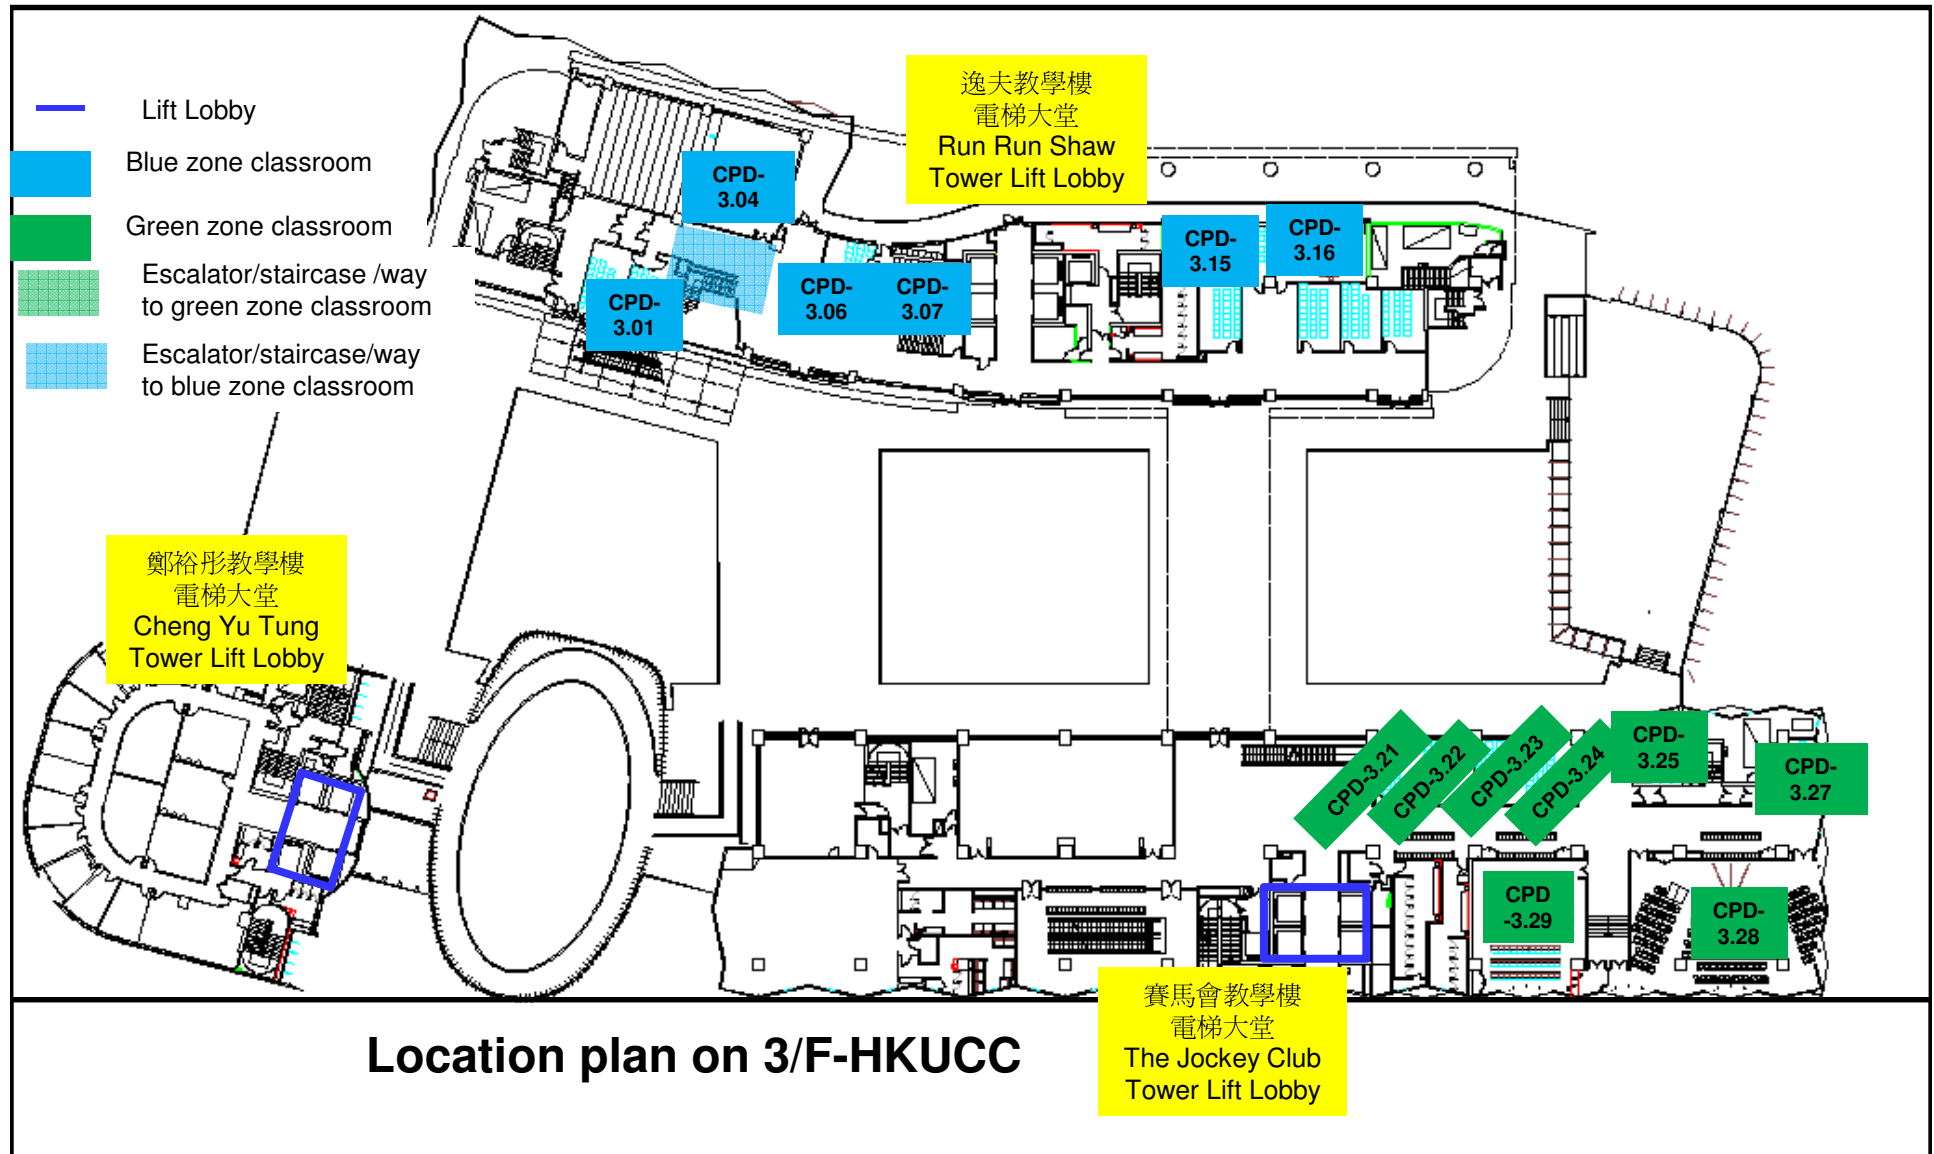

Centennial Campus of The University of Hong Kong

香港大學百周年校園

Location plan on LG/F-HKUCC

Centennial Campus of The University of Hong Kong

香港大學百周年校園

Centennial Campus of The University of Hong Kong

香港大學百周年校園

Location plan on 1/F-HKUCC

Centennial Campus of The University of Hong Kong

香港大學百周年校園

Centennial Campus of The University of Hong Kong

香港大學百周年校園

Centennial Campus of The University of Hong Kong

香港大學百周年校園

-  Lift Lobby
-  Green zone classroom
-  Escalator/staircase /way to green zone classroom

Location plan on 4/F-HKUCC