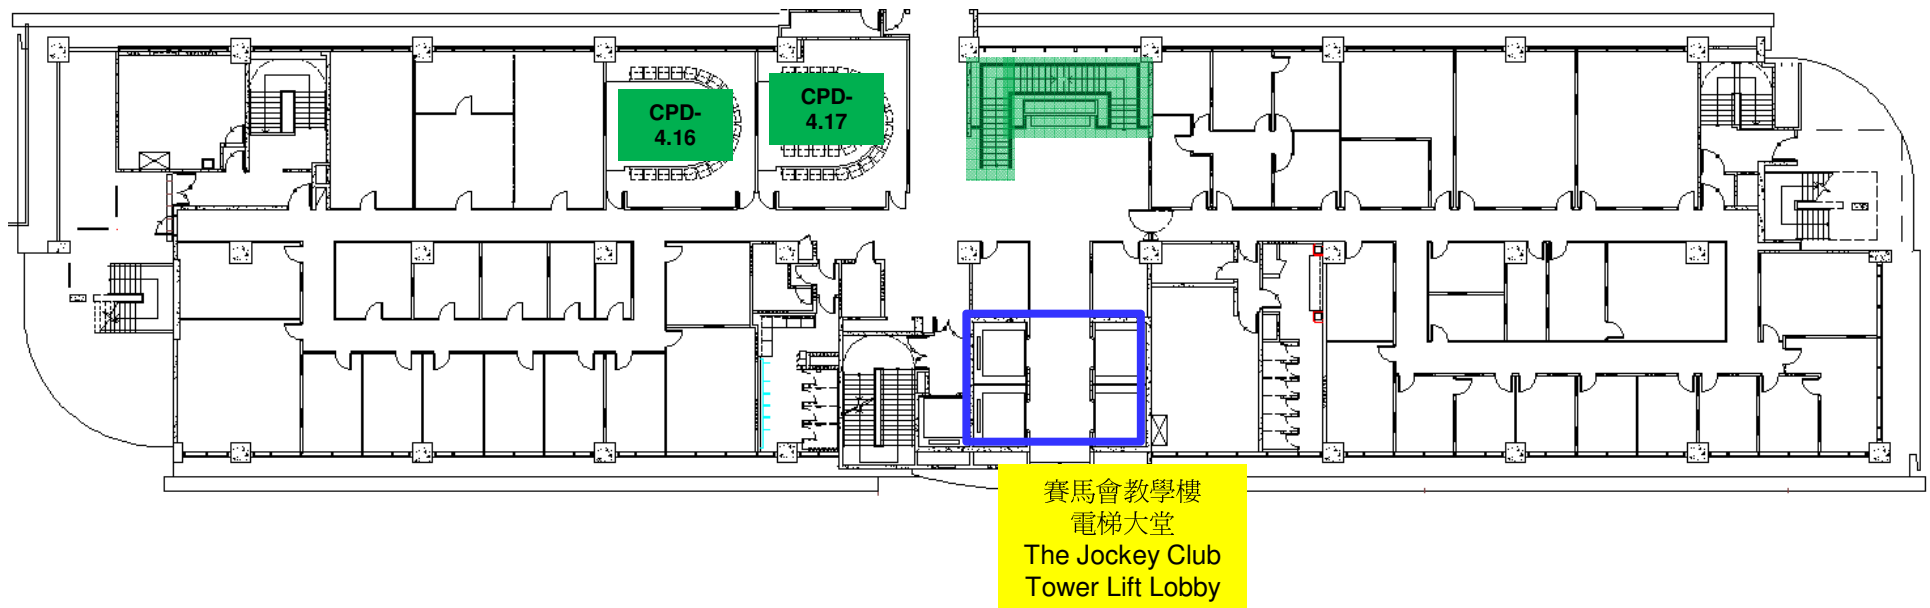

Centennial Campus of The University of Hong Kong

香港大學百周年校園

Centennial Campus of The University of Hong Kong

香港大學百周年校園

Centennial Campus of The University of Hong Kong

香港大學百周年校園

-  Lift Lobby
-  Green zone classroom
-  Escalator/staircase /way to green zone classroom

Location plan on 4/F-HKUCC