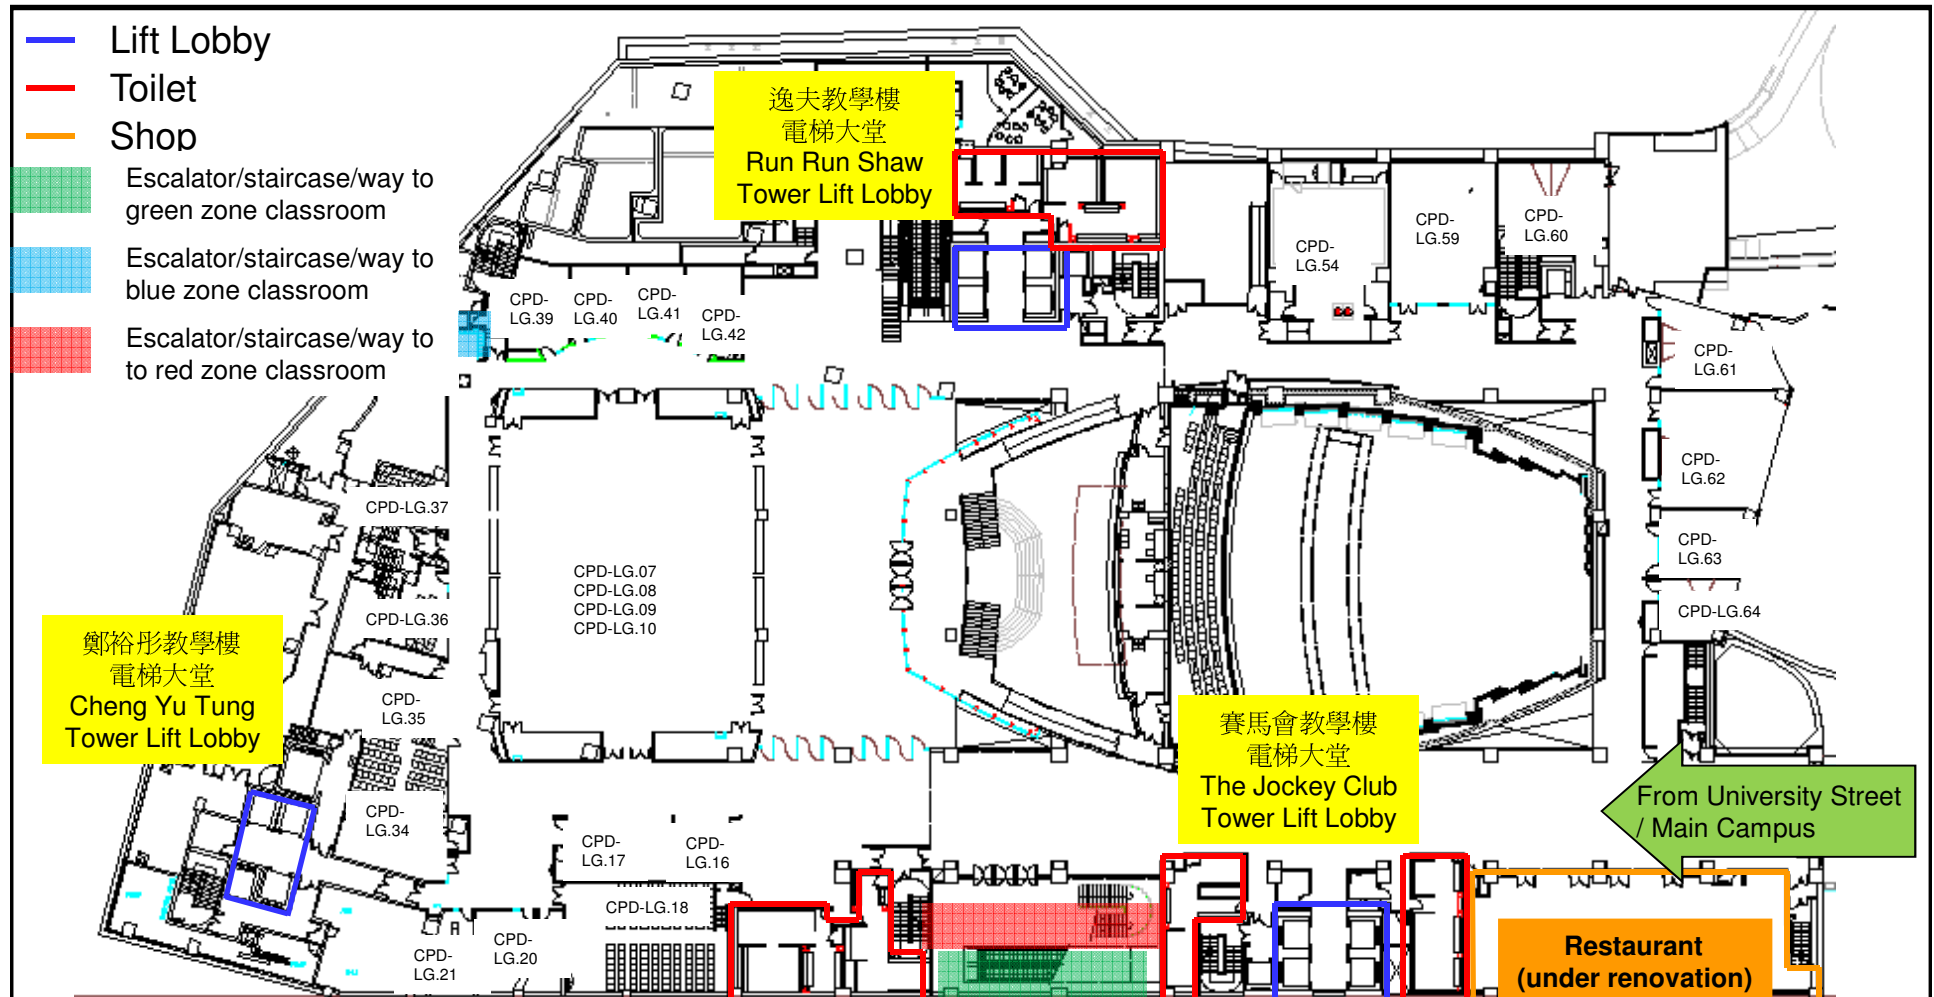

Centennial Campus of The University of Hong Kong

香港大學百周年校園

Location plan on LG/F-HKUCC

Centennial Campus of The University of Hong Kong

香港大學百周年校園

Centennial Campus of The University of Hong Kong

香港大學百周年校園

Location plan on 1/F-HKUCC

Centennial Campus of The University of Hong Kong

香港大學百周年校園

Centennial Campus of The University of Hong Kong

香港大學百周年校園

Centennial Campus of The University of Hong Kong

香港大學百周年校園

-  Lift Lobby
-  Green zone classroom
-  Escalator/staircase /way to green zone classroom

Location plan on 4/F-HKUCC