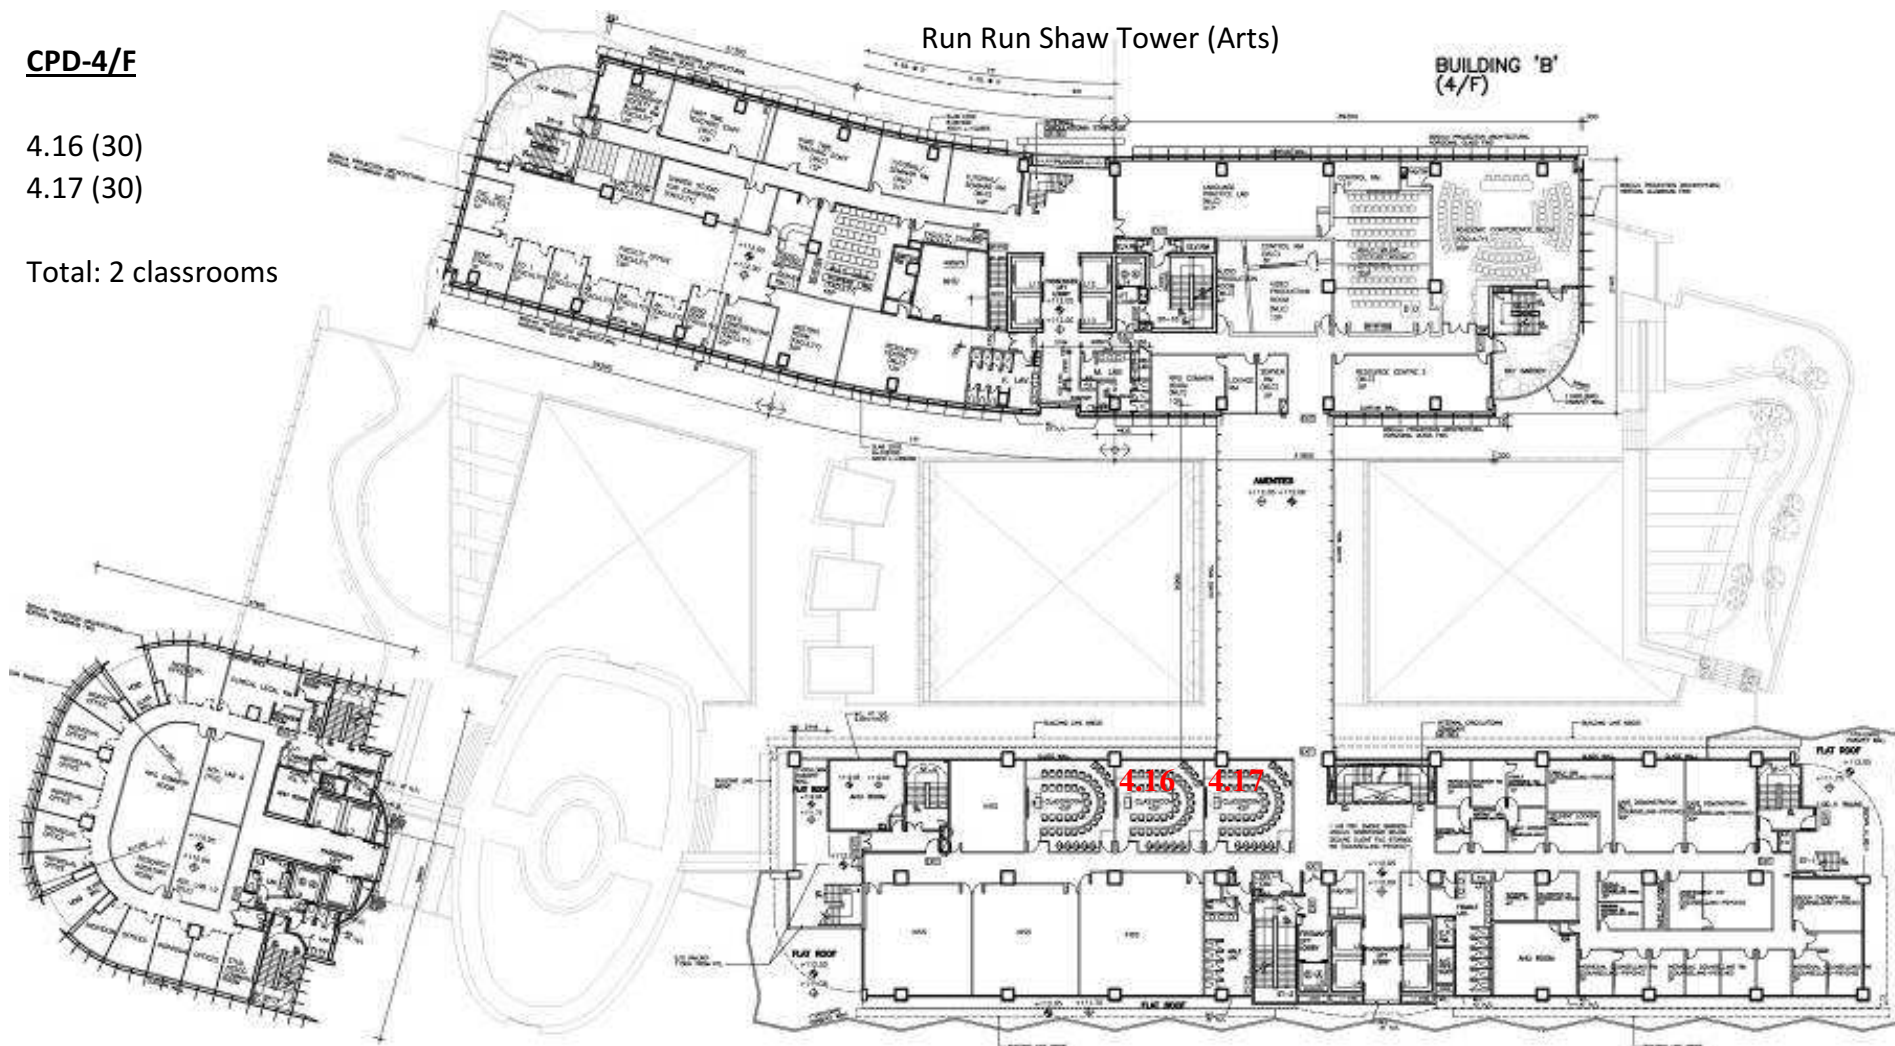

Total: 16 classrooms

Cheng Yu Tung Tower
(Law)

The Jockey Club Tower
(Social Sciences)

Prepared by Examinations Office on February 28, 2017

CPD-3/F

- 3.01 (50) 3.22 (25)
- 3.04 (174) 3.23 (25)
- 3.06 (20) 3.24 (25)
- 3.07 (28) 3.25 (15)
- 3.15 (40) 3.27 (15)
- 3.16 (38) 3.28 (164)
- 3.21 (25) 3.29 (70)

Total: 14 classrooms

Innovative classroom

- 3.41 (80)
- Total: 1 innovative classroom

Cheng Yu Tung Tower
(Law)

The Jockey Club Tower
(Social Sciences)

CPD-4/F

4.16 (30)

4.17 (30)

Total: 2 classrooms

Cheng Yu Tung Tower
(Law)

The Jockey Club Tower
(Social Sciences)