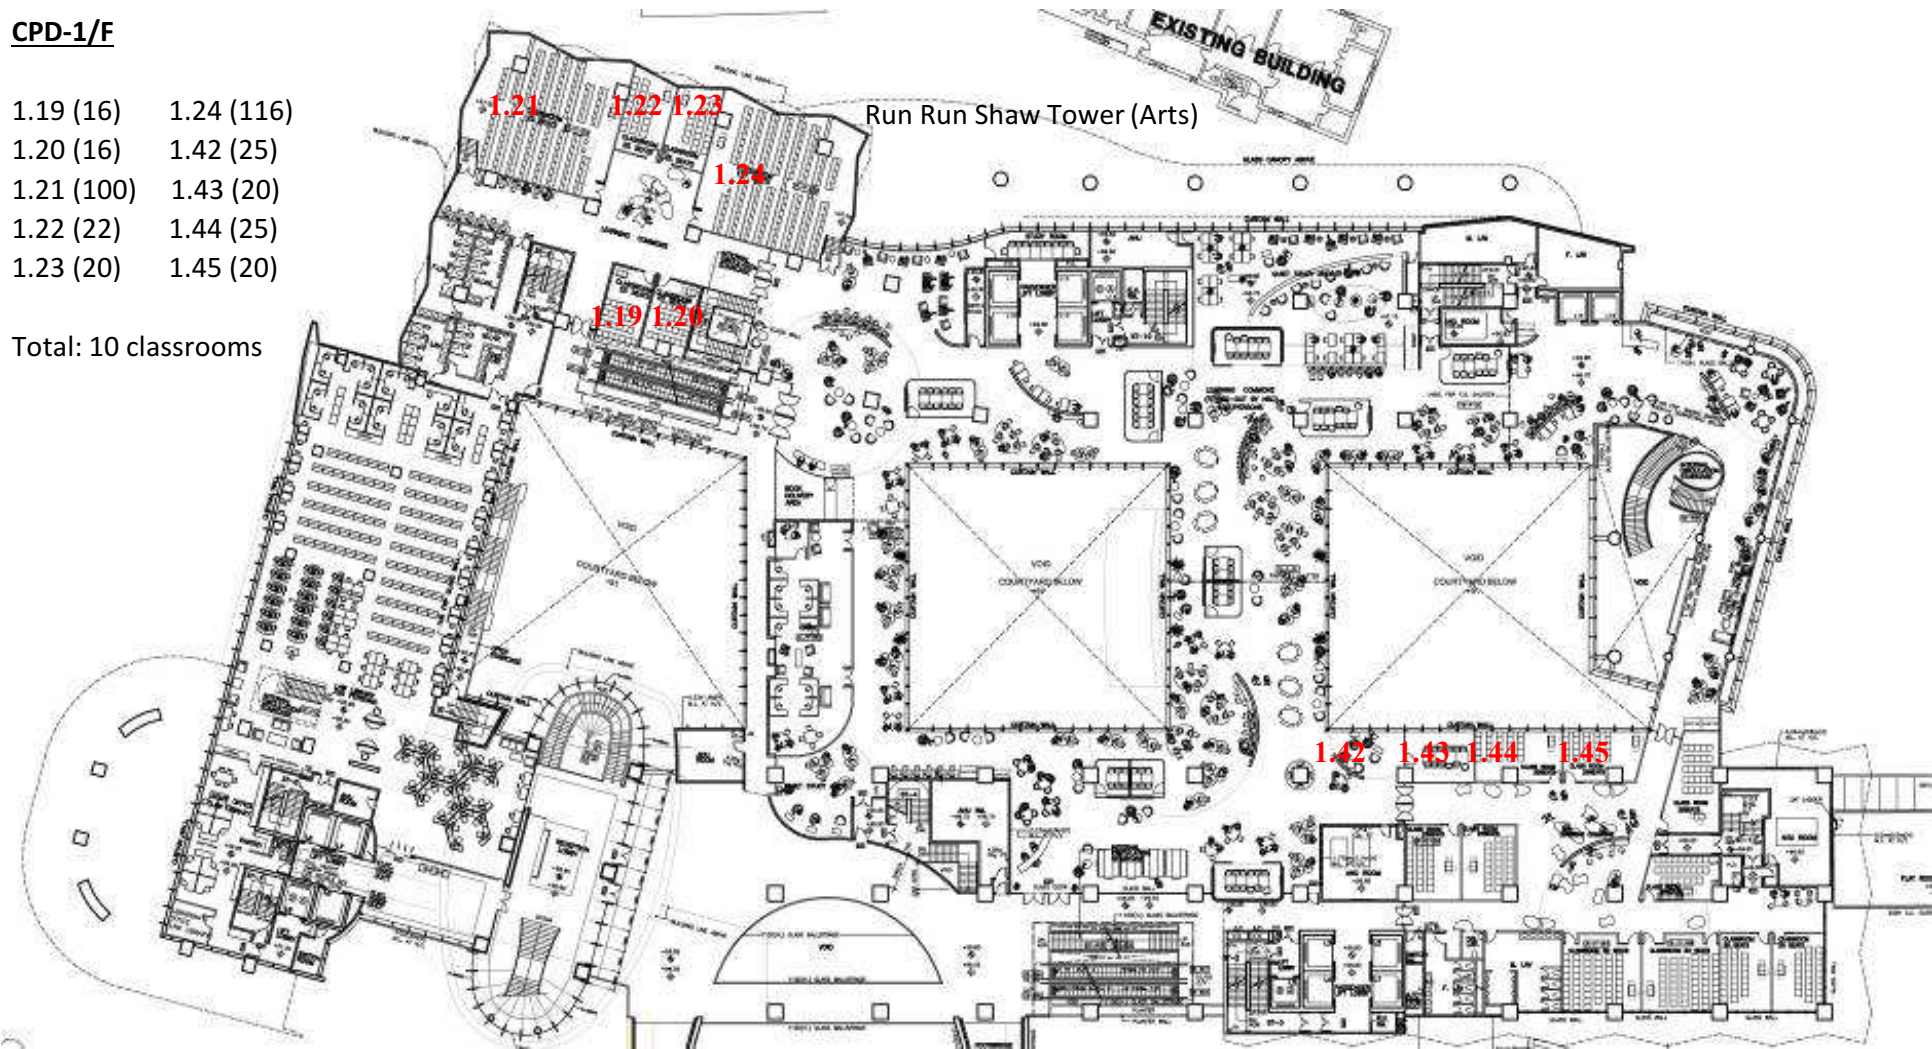

**Run Run Shaw Tower
(Arts)**

Innovative classrooms

- LG.46 (24)
- LG.59 (60)
- LG.60 (30)
- LG.61 (30)
- LG.62 (30)
- Total: 5 innovative classrooms

Cheng Yu Tung Tower
(Law)

The Jockey Club Tower
(Social Sciences)

CPD-G/F
G.02 (70)

Total: 1 classroom

Run Run Shaw Tower (Arts)

Innovative classrooms

G.01 (21) G.03 (28)

Total: 2 innovative classrooms

Cheng Yu Tung Tower
(Law)

The Jockey Club Tower
(Social Sciences)

CPD-1/F

- | | |
|------------|------------|
| 1.19 (16) | 1.24 (116) |
| 1.20 (16) | 1.42 (25) |
| 1.21 (100) | 1.43 (20) |
| 1.22 (22) | 1.44 (25) |
| 1.23 (20) | 1.45 (20) |

Total: 10 classrooms

Cheng Yu Tung Tower
(Law)