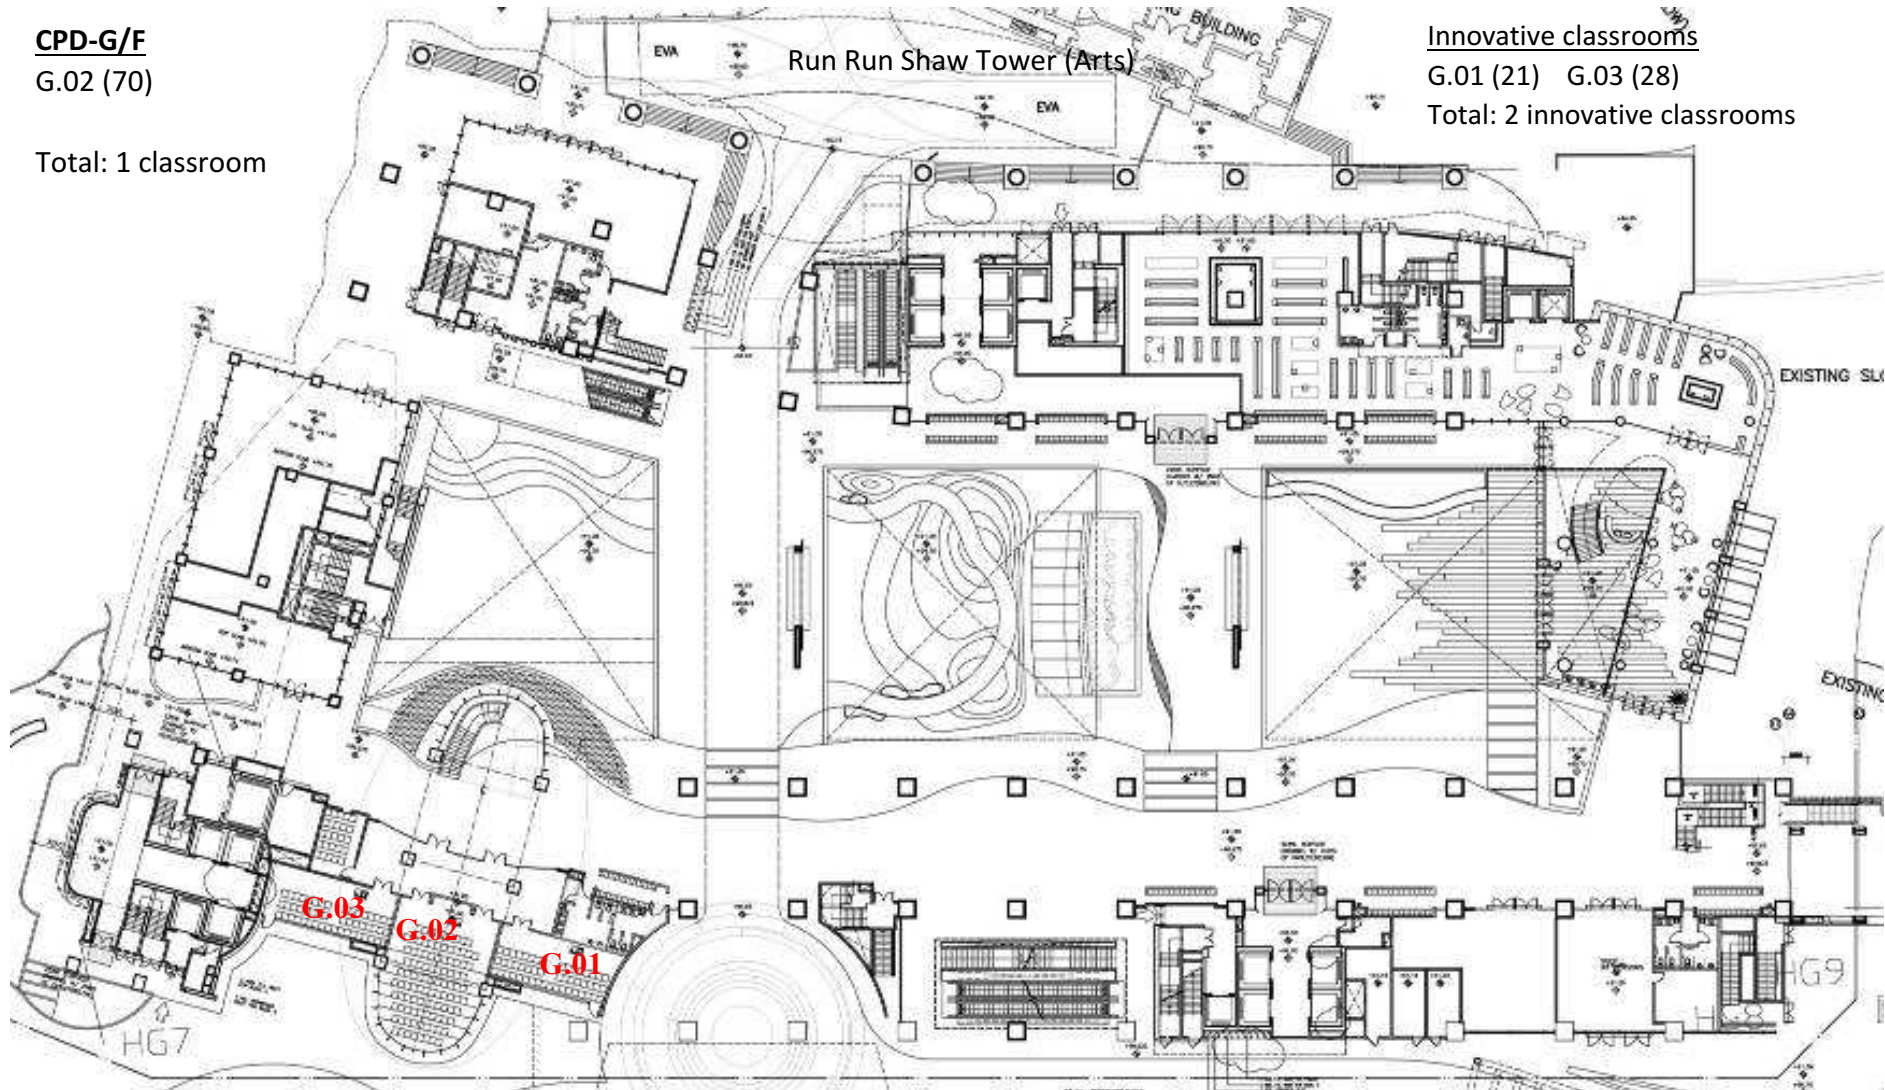

**Run Run Shaw Tower
(Arts)**

Innovative classrooms

- LG.46 (24)
- LG.59 (60)
- LG.60 (30)
- LG.61 (30)
- LG.62 (30)
- Total: 5 innovative classrooms

Cheng Yu Tung Tower
(Law)

The Jockey Club Tower
(Social Sciences)

CPD-G/F
G.02 (70)

Total: 1 classroom

Run Run Shaw Tower (Arts)

Innovative classrooms

G.01 (21) G.03 (28)

Total: 2 innovative classrooms

Cheng Yu Tung Tower
(Law)

The Jockey Club Tower
(Social Sciences)

CPD-1/F

- | | |
|------------|------------|
| 1.19 (16) | 1.24 (116) |
| 1.20 (16) | 1.42 (25) |
| 1.21 (100) | 1.43 (20) |
| 1.22 (22) | 1.44 (25) |
| 1.23 (20) | 1.45 (20) |

Total: 10 classrooms

Cheng Yu Tung Tower
(Law)