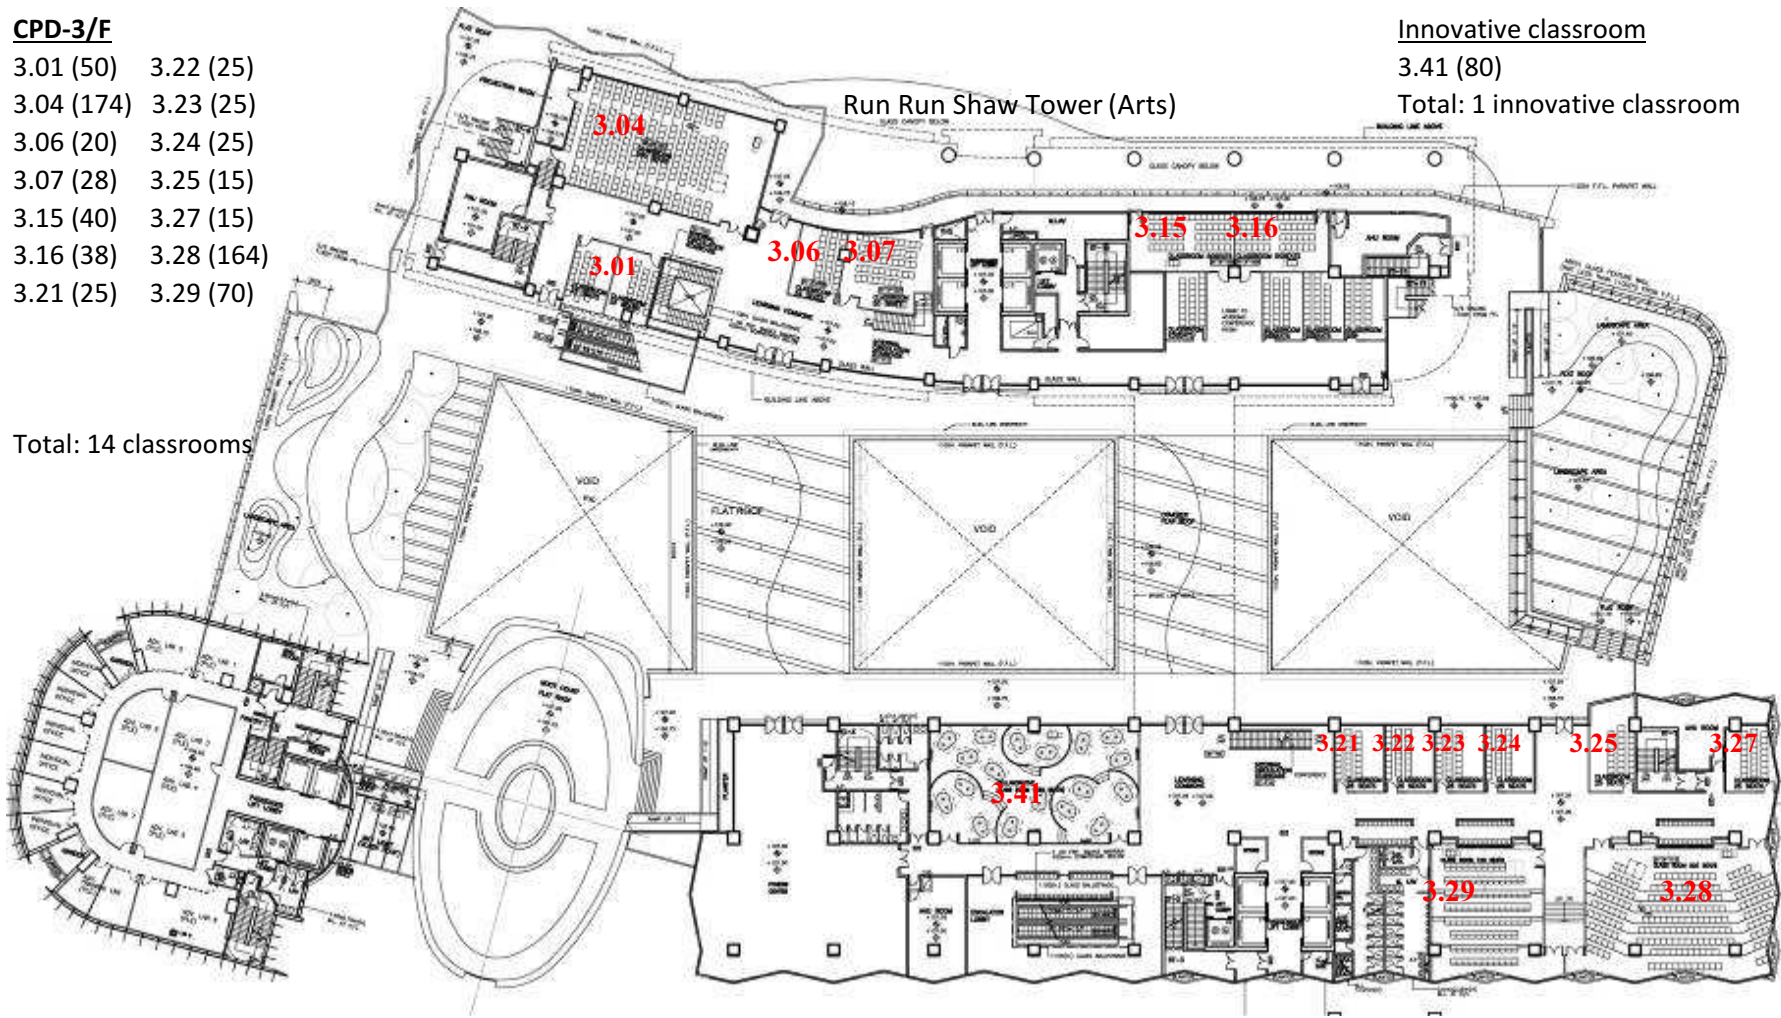

Total: 16 classrooms

Cheng Yu Tung Tower
(Law)

The Jockey Club Tower
(Social Sciences)

Prepared by Examinations Office on February 28, 2017

CPD-3/F

- 3.01 (50) 3.22 (25)
- 3.04 (174) 3.23 (25)
- 3.06 (20) 3.24 (25)
- 3.07 (28) 3.25 (15)
- 3.15 (40) 3.27 (15)
- 3.16 (38) 3.28 (164)
- 3.21 (25) 3.29 (70)

Total: 14 classrooms

Innovative classroom

- 3.41 (80)
- Total: 1 innovative classroom

Cheng Yu Tung Tower
(Law)

The Jockey Club Tower
(Social Sciences)

CPD-4/F

4.16 (30)

4.17 (30)