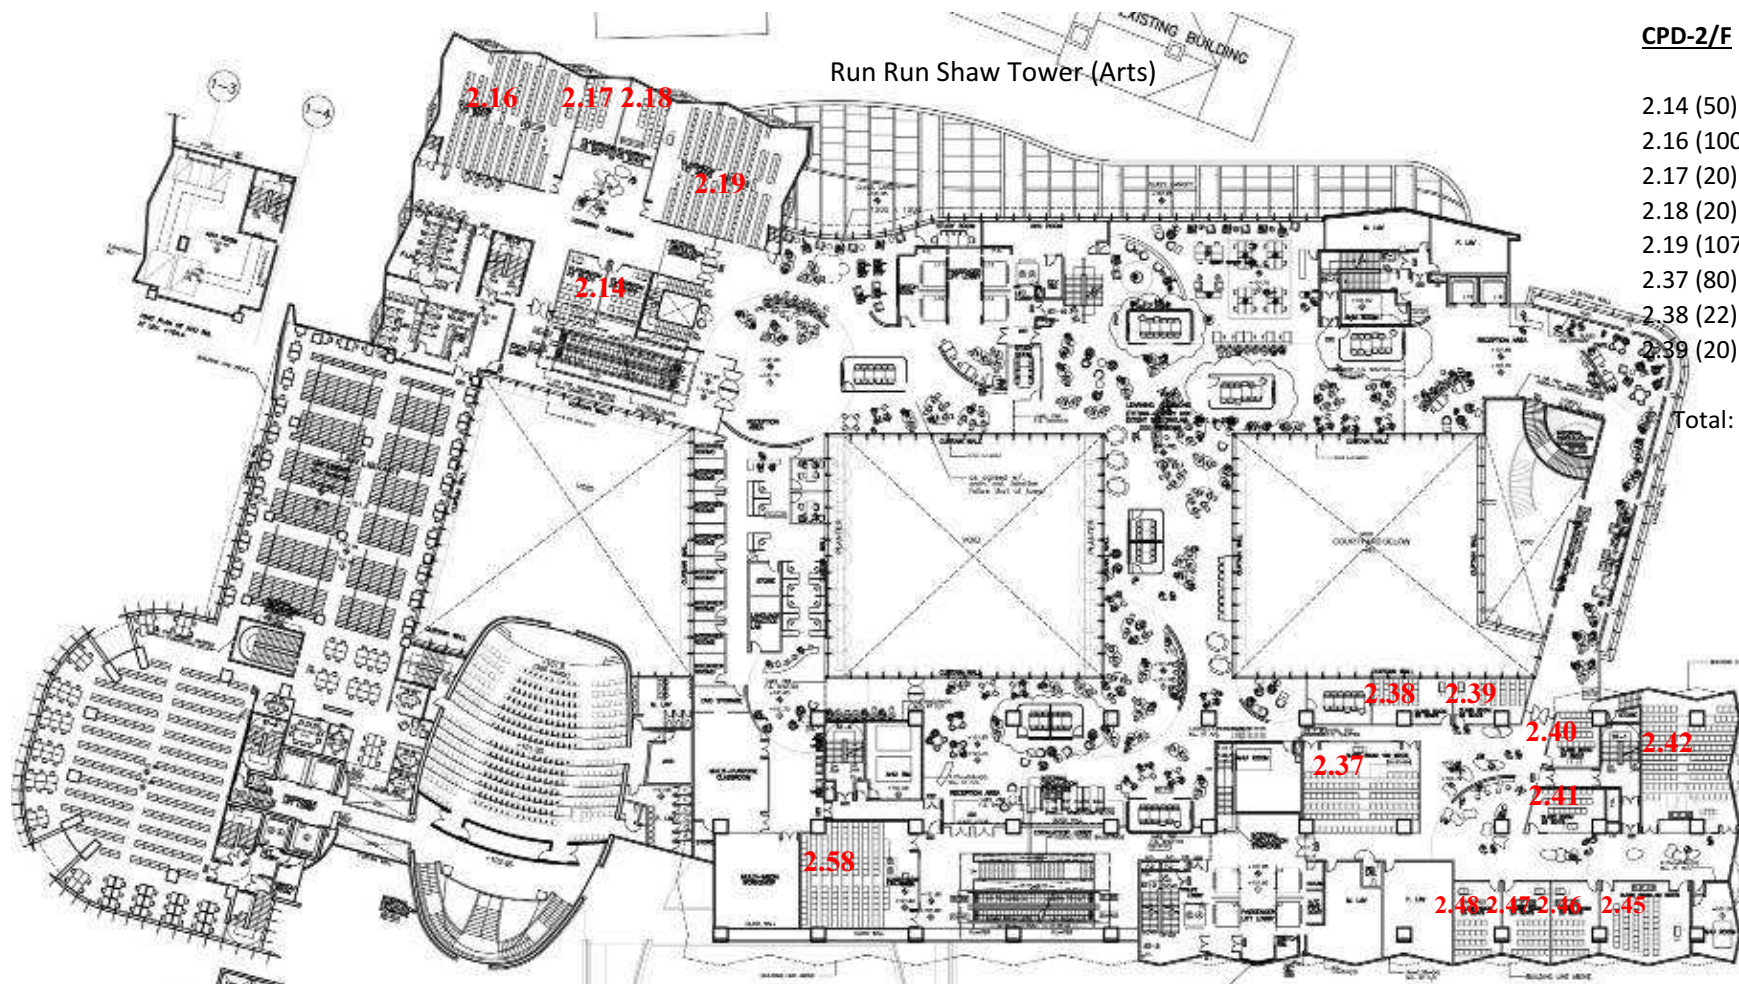

**Run Run Shaw Tower
(Arts)**

Innovative classrooms

- LG.46 (24)
- LG.59 (60)
- LG.60 (30)
- LG.61 (30)
- LG.62 (30)
- Total: 5 innovative classrooms

Cheng Yu Tung Tower
(Law)

The Jockey Club Tower
(Social Sciences)

CPD-G/F
G.02 (70)

Total: 1 classroom

Run Run Shaw Tower (Arts)

Innovative classrooms

G.01 (21) G.03 (28)

Total: 2 innovative classrooms

Cheng Yu Tung Tower
(Law)

The Jockey Club Tower
(Social Sciences)

CPD-1/F

- | | |
|------------|------------|
| 1.19 (16) | 1.24 (116) |
| 1.20 (16) | 1.42 (25) |
| 1.21 (100) | 1.43 (20) |
| 1.22 (22) | 1.44 (25) |
| 1.23 (20) | 1.45 (20) |

Total: 10 classrooms

Cheng Yu Tung Tower
(Law)

The Jockey Club Tower
(Social Sciences)

CPD-2/F

2.14 (50)	2.40 (15)
2.16 (100)	2.41 (16)
2.17 (20)	2.42 (100)
2.18 (20)	2.45 (50)
2.19 (107)	2.46 (25)
2.37 (80)	2.47 (25)
2.38 (22)	2.48 (25)
2.39 (20)	2.58 (100)