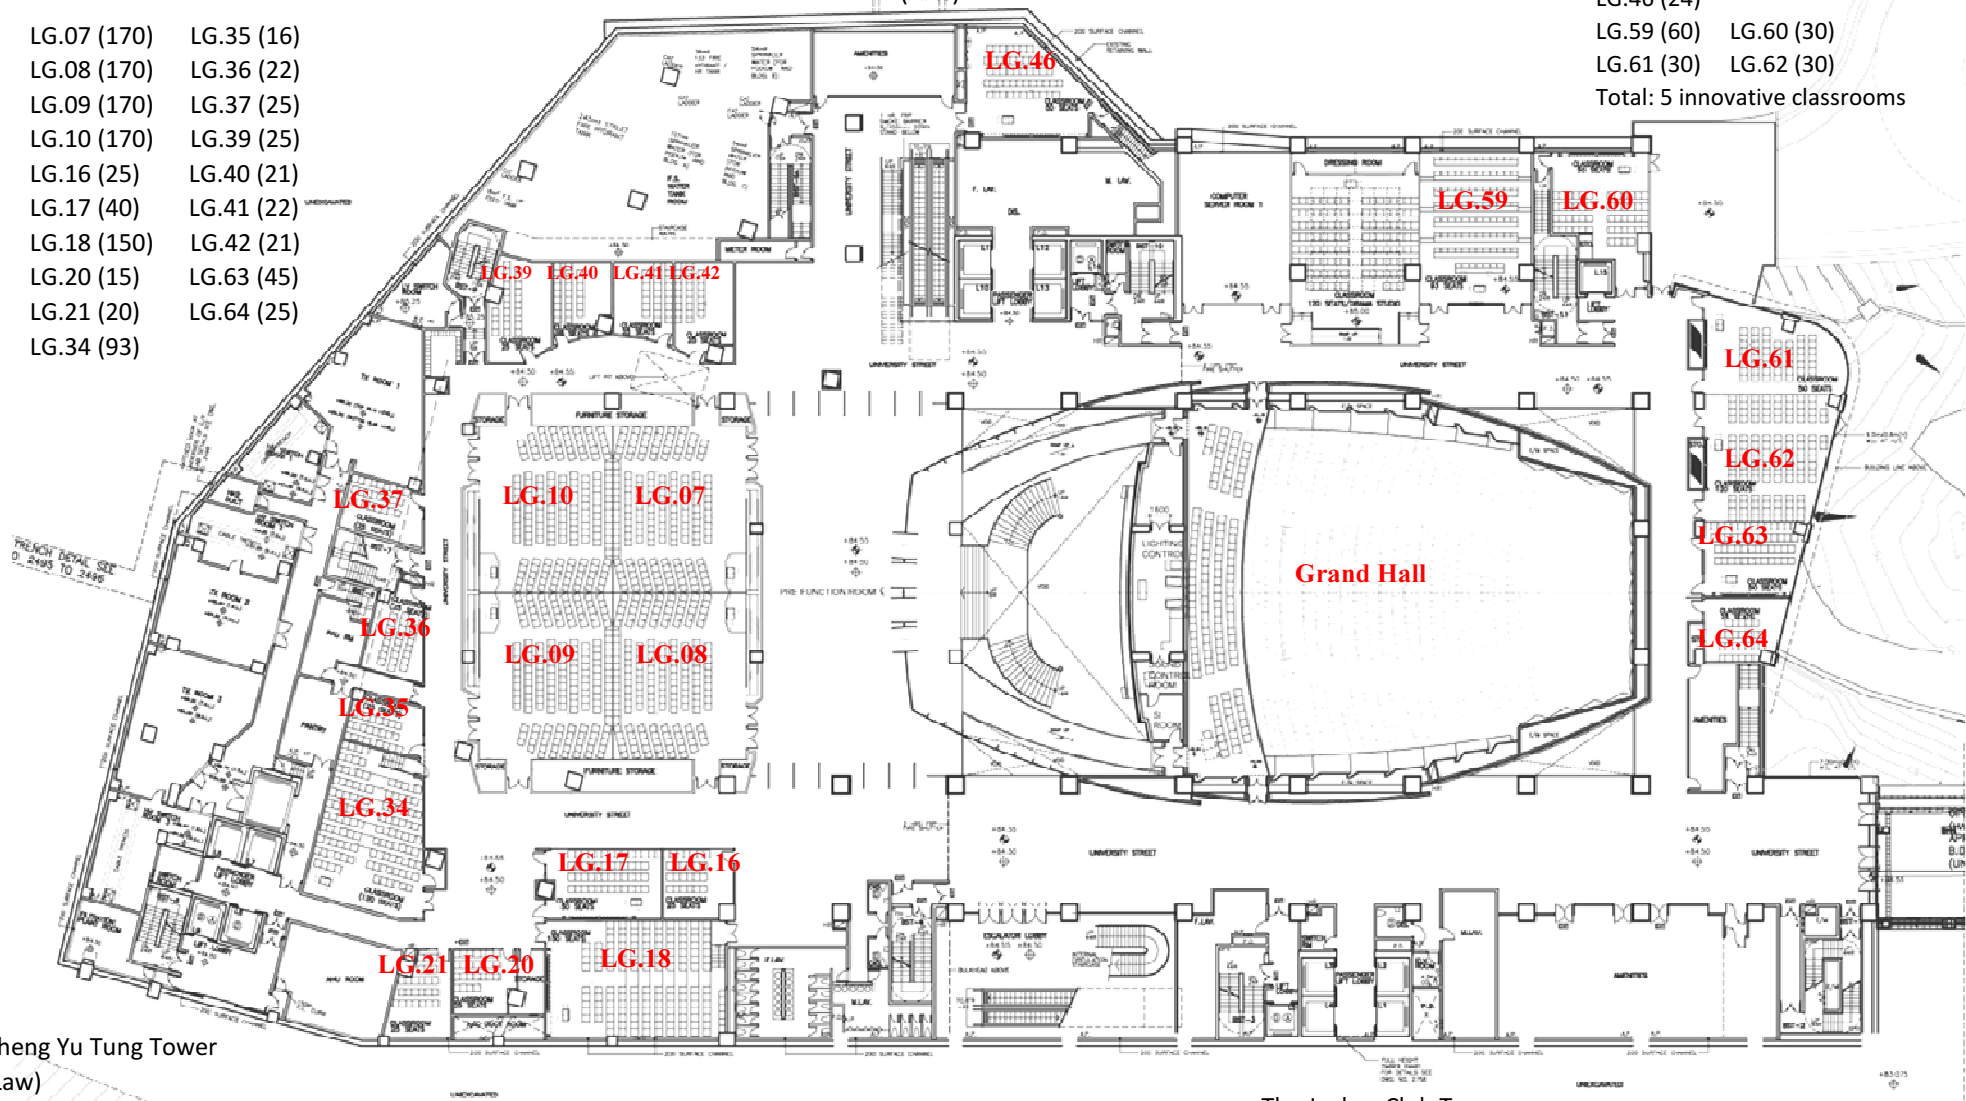

CPD-LG/F

- LG.07 (170)
- LG.08 (170)
- LG.09 (170)
- LG.10 (170)
- LG.16 (25)
- LG.17 (40)
- LG.18 (150)
- LG.20 (15)
- LG.21 (20)
- LG.34 (93)
- LG.35 (16)
- LG.36 (22)
- LG.37 (25)
- LG.39 (25)
- LG.40 (21)
- LG.41 (22)
- LG.42 (21)
- LG.63 (45)
- LG.64 (25)

**Run Run Shaw Tower
(Arts)**

Innovative classrooms

- LG.46 (24)
- LG.59 (60)
- LG.60 (30)
- LG.61 (30)
- LG.62 (30)
- Total: 5 innovative classrooms

Cheng Yu Tung Tower
(Law)

The Jockey Club Tower
(Social Sciences)

CPD-G/F
G.02 (70)

Total: 1 classroom

Run Run Shaw Tower (Arts)

Innovative classrooms

G.01 (21) G.03 (28)

Total: 2 innovative classrooms

Cheng Yu Tung Tower
(Law)

The Jockey Club Tower
(Social Sciences)